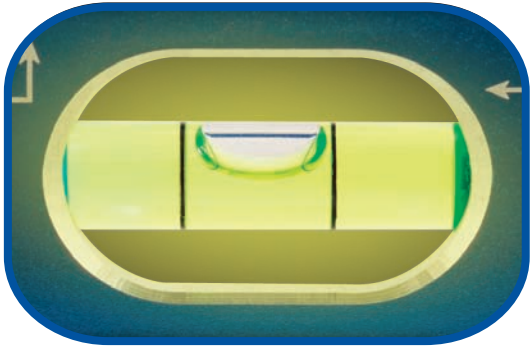

SAVAGE[®]

**LIGHTED
LIGHTNING**[™]
Torpedo Level

LIGHTS UP

**With Automatic
10 Minute Shut-off**

*Swanson's[®] 'do-it-all' Savage[®] Magnetic Torpedo Level
Gets even better with Lightning[™] ... a 3 lighted vial system*

3 Lighted Vials

- Auto 10 Minute Shut-off, Saves on Batteries
- Durable LEDs Won't Burn Out

V-groove
for round stock

3 leveling vials
at 45°, 90° and 0°

4 rare earth magnets
for Savage® grip strength

Professional P Precision Machined,
Solid Billet Aluminum Frame