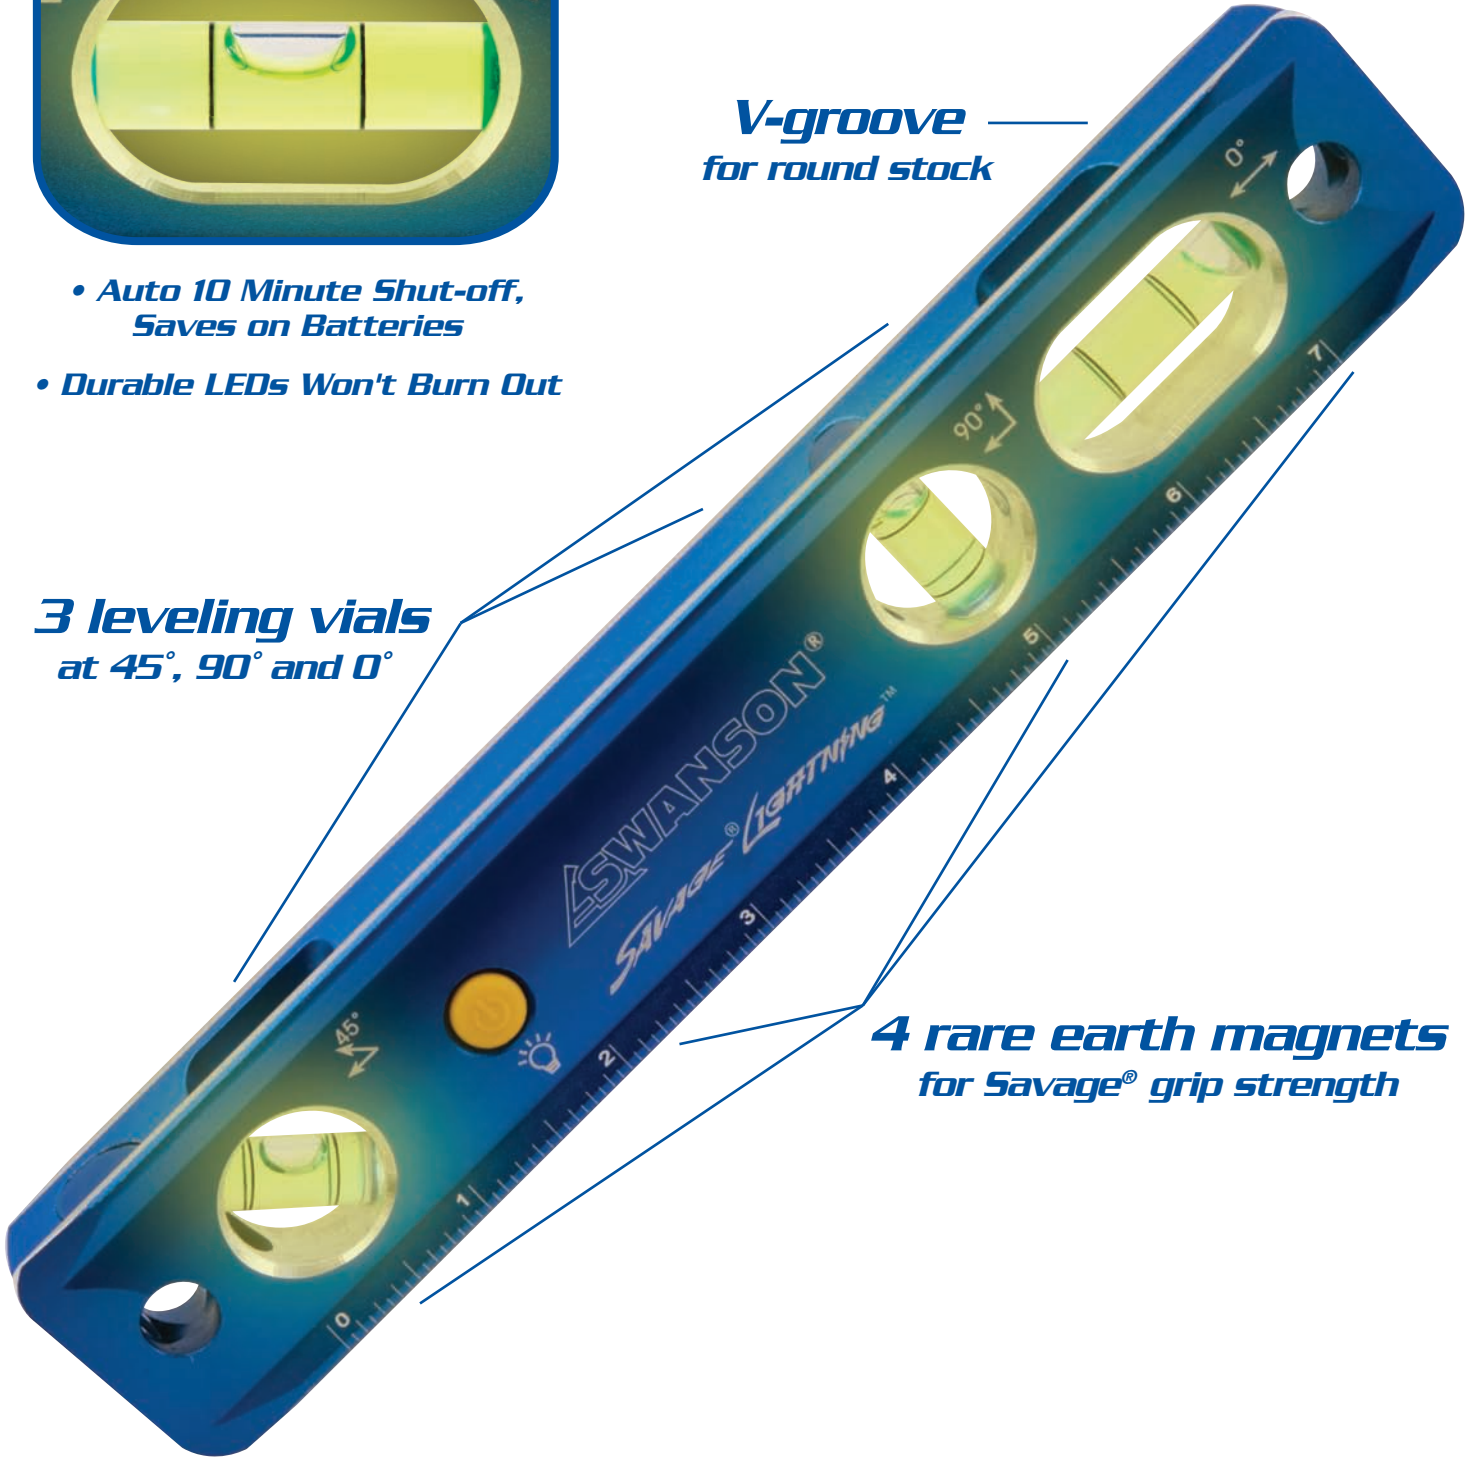

SAVAGE[®]

**LIGHTED
LIGHTNING**[™]
Torpedo Level

LIGHTS UP

**With Automatic
10 Minute Shut-off**

*Swanson's[®] 'do-it-all' Savage[®] Magnetic Torpedo Level
Gets even better with Lightning[™] ... a 3 lighted vial system*

3 Lighted Vials

- Auto 10 Minute Shut-off, Saves on Batteries
- Durable LEDs Won't Burn Out

V-groove
for round stock

3 leveling vials
at 45°, 90° and 0°

4 rare earth magnets
for Savage® grip strength

Professional P Precision Machined,
Solid Billet Aluminum Frame