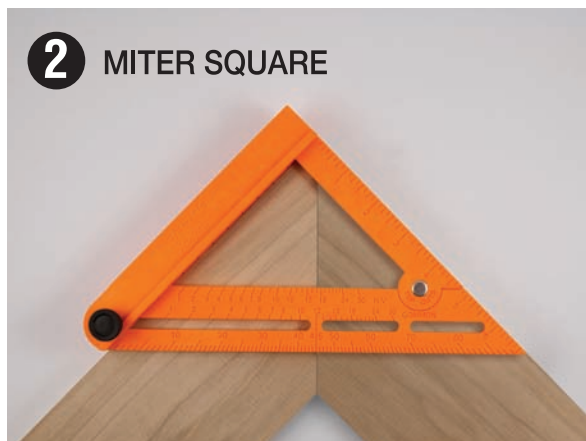

**7"**

# Speed<sup>®</sup> Bevel

This revolutionary new tool  
changes from Speed<sup>®</sup> Square to T-Bevel  
and folds up to fit in your pocket!

**Speed<sup>®</sup>  
Square  
to  
T-Bevel**

# 6 TOOLS IN ONE

**1** TRY SQUARE

**2** MITER SQUARE

**3** LINE SCRIBER

**4** SAW GUIDE

**5** PROTRACTOR

**6** T-BEVEL

**Heavy Duty**  *High-Impact, Durable, High-Vis Poly Construction*