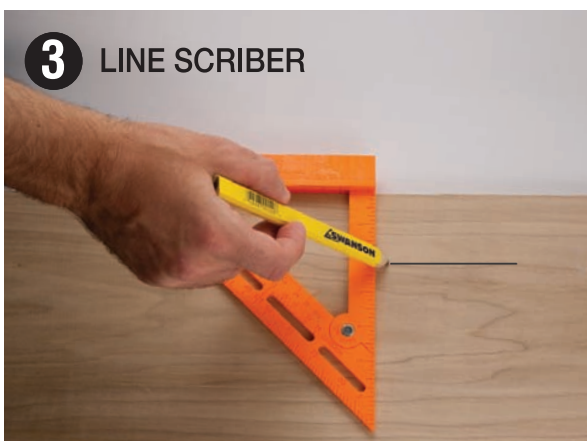

# Speed<sup>®</sup> Bevel

This revolutionary new tool  
changes from Speed<sup>®</sup> Square to T-Bevel  
and folds up to fit in your pocket!

**Speed<sup>®</sup>  
Square  
to  
T-Bevel**

# 6 TOOLS IN ONE

**1** TRY SQUARE

**2** MITER SQUARE

**3** LINE SCRIBER

**4** SAW GUIDE

**5** PROTRACTOR

**6** T-BEVEL

**Heavy Duty**  *High-Impact, Durable, High-Vis Poly Construction*