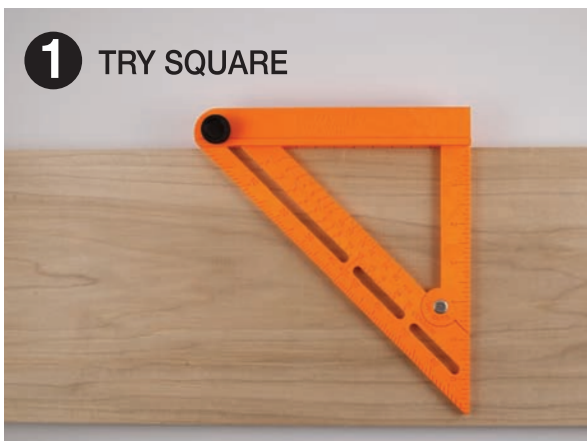

**7"**

# Speed<sup>®</sup> Bevel

This revolutionary new tool  
changes from Speed<sup>®</sup> Square to T-Bevel  
and folds up to fit in your pocket!

**Speed<sup>®</sup>  
Square  
to  
T-Bevel**

# 6 TOOLS IN ONE

**1** TRY SQUARE

**2** MITER SQUARE

**3** LINE SCRIBER

**4** SAW GUIDE

**5** PROTRACTOR

**6** T-BEVEL

**Heavy Duty**  *High-Impact, Durable, High-Vis Poly Construction*